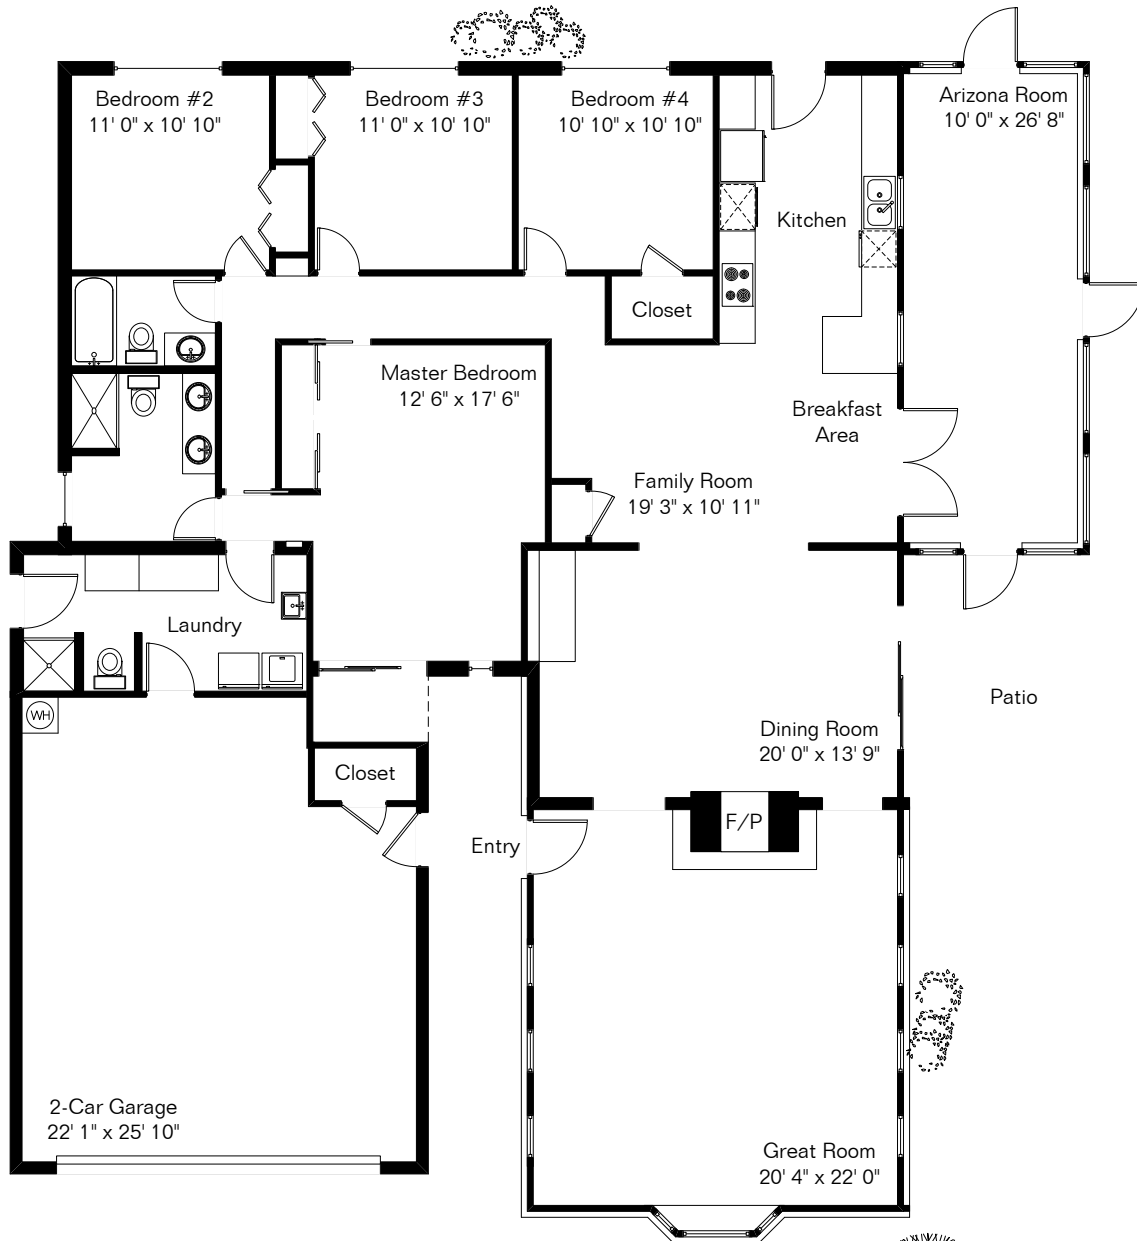

Living Area 2,276 Sq Ft
Arizona Room 283 Sq Ft
Garage 600 Sq Ft

Site Visit September 2006

0 ft. 6 ft. 10 ft. 20 ft.

Copyright 2006 Floor Plans First! LLC
All Rights Reserved.

www.FloorPlansFirst.com

Toll Free (877) 887-1500
Voice (520) 881-1500
Fax (520) 791-7701

Floor Plans First!
See the Floor Plan First!